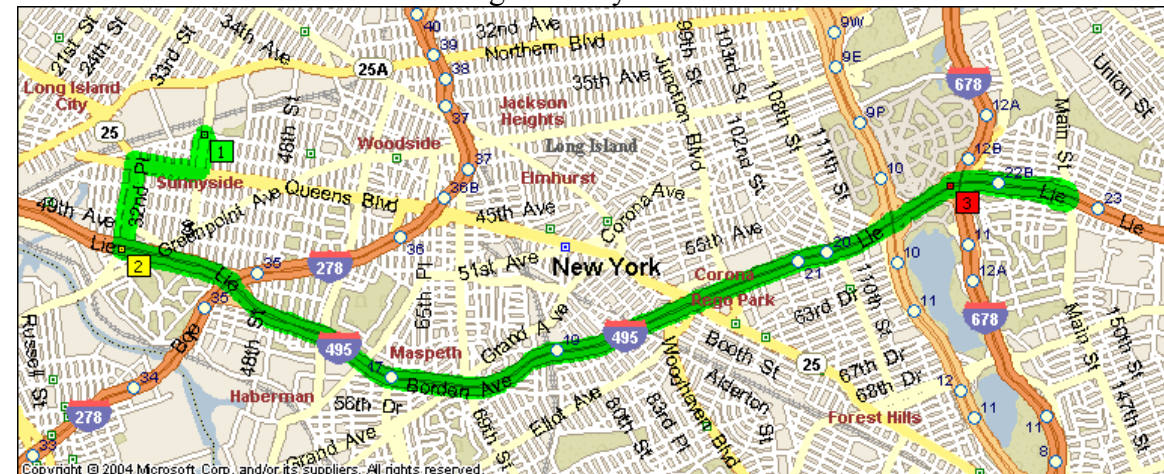

Cadogan Tate

Everything, handled with care

Moving Storage Shipping

41-20, 39th STREET, SUNNYSIDE, NY, 11104

T : 718-706-7999 F : 718-707-2847 E : NEWYORK@CADOGANTATE.COM

Driving directions.

From Manhattan:

Take 59th street bridge, lower level from Manhattan, stay in left hand lane (direction Northern Blvd) follow road to left, stay on Northern Blvd for approx 1/3 mile, take a right hand turn at 39th St. Follow through traffic lights, to Skillman Ave. make a right go to 38th Street (one block) and turn left. Cadogan Tate is halfway in the block on the left hand side. The entrance door has a sign that says Christies Post Sale Collection.

From Long Island:

Take LIE (495) direction Westbound, exit at junction 15 (Van Dam St), take right turn & follow for 3 blocks to Queens Blvd. Take right onto Queens Boulevard for approximately 8 blocks to 39th St, take left at 39th Street and follow for 2 blocks, at Skillman Ave make a left go to 38th Street (one block) turn left, Cadogan Tate is halfway in the block on the left hand side. The entrance door has a sign that says Christies Post Sale Collection

From Northwest:

Take Triboro bridge, exit at first exit ramp in Queens, follow Astoria Blvd to Steinway Street, take right at Steinway and follow Steinway for approx 2 ½ miles. Cross Northern Blvd, turn right at Skillman Ave. go to 38th Street (one block) make a left. Cadogan Tate is halfway in the block on the left. The entrance door has a sign that says Christies Post Sale Collection.

From Northeast:

Take Whitestone bridge to LIE (495) Westbound, then follow directions from Long Island.

Map image as Long Island.

From South:

Take Brooklyn Queens Expressway (BQE- 278) Eastbound, exit at junction 36B (495, Long Island Expressway) follow 495 West exit at Junction 15 (Van Dam St) then follow directions from Long Island.