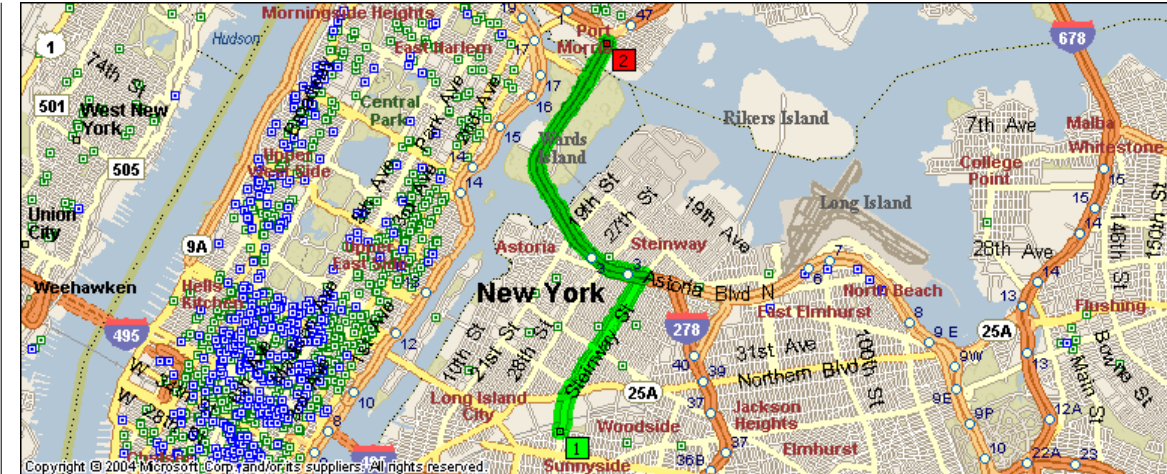

Cadogan Tate

Everything, handled with care

Moving Storage Shipping

41-20, 39th STREET, SUNNYSIDE, NY, 11104

T : 718-706-7999 F : 718-707-2847 E : NEWYORK@CADOGANTATE.COM

Driving directions.

From Manhattan:

Take 59th street bridge, lower level from Manhattan, stay in left hand lane (direction Northern Blvd) follow road to left, stay on Northern Blvd for approx 1/3 mile, take a right hand turn at 39th St. Follow through traffic lights, to Skillman Ave. make a right go to 38th Street (one block) and turn left. Cadogan Tate is halfway in the block on the left hand side. The entrance door has a sign that says Christies Post Sale Collection.

From Long Island:

Take LIE (495) direction Westbound, exit at junction 15 (Van Dam St), take right turn & follow for 3 blocks to Queens Blvd. Take right onto Queens Boulevard for approximately 8 blocks to 39th St, take left at 39th Street and follow for 2 blocks, at Skillman Ave make a left go to 38th Street (one block) turn left, Cadogan Tate is halfway in the block on the left hand side. The entrance door has a sign that says Christies Post Sale Collection

From Northwest:

Take Triboro bridge, exit at first exit ramp in Queens, follow Astoria Blvd to Steinway Street, take right at Steinway and follow Steinway for approx 2 ½ miles. Cross Northern Blvd, turn right at Skillman Ave. go to 38th Street (one block) make a left. Cadogan Tate is halfway in the block on the left. The entrance door has a sign that says Christies Post Sale Collection.

From Northeast:

Take Whitestone bridge to LIE (495) Westbound, then follow directions from Long Island.

Map image as Long Island.

From South:

Take Brooklyn Queens Expressway (BQE- 278) Eastbound, exit at junction 36B (495, Long Island Expressway) follow 495 West exit at Junction 15 (Van Dam St) then follow directions from Long Island.