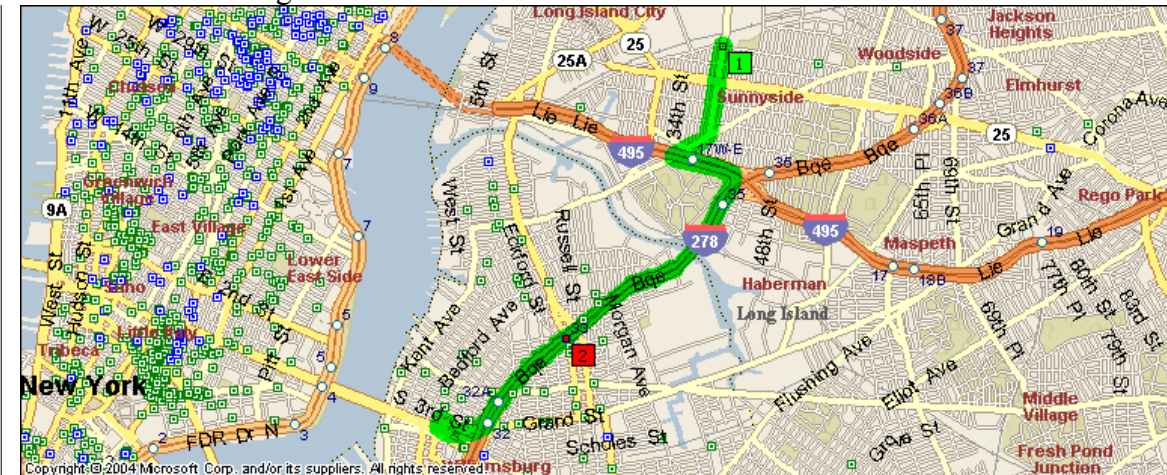

Cadogan Tate

Everything, handled with care

Moving Storage Shipping

41-20, 39th STREET, SUNNYSIDE, NY, 11104

T : 718-706-7999 F : 718-707-2847 E : NEWYORK@CADOGANTATE.COM

Driving directions.

From Manhattan:

Take 59th street bridge, lower level from Manhattan, stay in left hand lane (direction Northern Blvd) follow road to left, stay on Northern Blvd for approx 1/3 mile, take a right hand turn at 39th St. Follow through traffic lights, to Skillman Ave. make a right go to 38th Street (one block) and turn left. Cadogan Tate is halfway in the block on the left hand side. The entrance door has a sign that says Christies Post Sale Collection.

From Long Island:

Take LIE (495) direction Westbound, exit at junction 15 (Van Dam St), take right turn & follow for 3 blocks to Queens Blvd. Take right onto Queens Boulevard for approximately 8 blocks to 39th St, take left at 39th Street and follow for 2 blocks, at Skillman Ave make a left go to 38th Street (one block) turn left, Cadogan Tate is halfway in the block on the left hand side. The entrance door has a sign that says Christies Post Sale Collection

From Northwest:

Take Triboro bridge, exit at first exit ramp in Queens, follow Astoria Blvd to Steinway Street, take right at Steinway and follow Steinway for approx 2 ½ miles. Cross Northern Blvd, turn right at Skillman Ave. go to 38th Street (one block) make a left. Cadogan Tate is halfway in the block on the left. The entrance door has a sign that says Christies Post Sale Collection.

From Northeast:

Take Whitestone bridge to LIE (495) Westbound, then follow directions from Long Island.

Map image as Long Island.

From South:

Take Brooklyn Queens Expressway (BQE- 278) Eastbound, exit at junction 36B (495, Long Island Expressway) follow 495 West exit at Junction 15 (Van Dam St) then follow directions from Long Island.